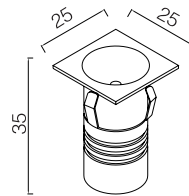

TURBO103A

LED: OSRAM OSLON
CCT: 3000K 4000K 6000K
Angle: 110°
Input: AC220–240V 50/60Hz 1.3W
Output: DC3V 300mA 0.9W