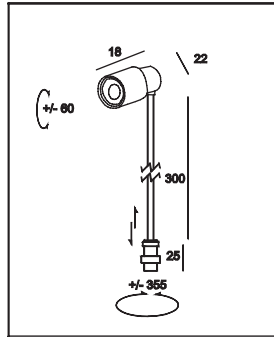

Adjustable
Beam Angle 6-60

TURBO 128

LightSource	Cree LED
Colour RenderingIndex	> 90
Colour Temperature	3000K or 4000K or 5000K
Colour Finish	Silver or Black
PowerFactor	> 0.9
CutOut	Ø13mm
PowerConsumption	3W
LuminousFlux	300lm
Lifetime	50, 000hours
IP-code	IP20
Beam Angle	6-60
Voltage/current	3V DC
Output Current	500mA
HousingMaterial	DieCast Aluminum
Warranty	1year