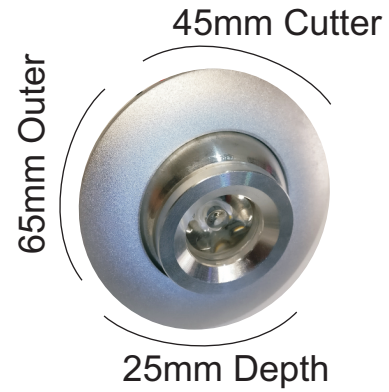

**TURBO109**

IP20

LED: EDISON 1\*1w  
 CRI: > 80  
 CCT: 3000K 4000K 6000K  
 Angle: 30°  
 Luminous: 90lm  
 Input: AC110-240V 50/60Hz  
 External constant current driver

**TURBO110**

**TURBO110**

IP20

LED: EDISON 1\*1w  
CRI: > 80  
CCT: 3000K 4000K 6000K  
Angle: 30°  
Luminous: 90lm  
Input: AC110-240V 50/60Hz  
External constant current driver