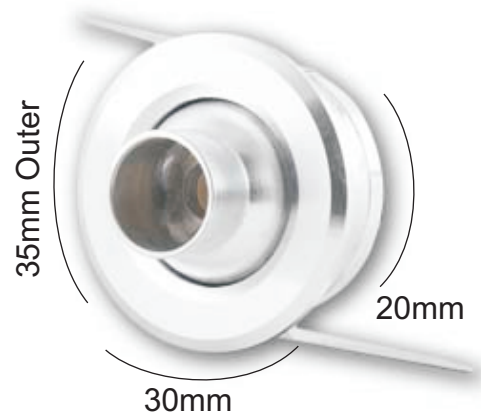

**TURBO109**

IP20

LED: EDISON 1\*1w  
 CRI: > 80  
 CCT: 3000K 4000K 6000K  
 Angle: 30°  
 Luminous: 90lm  
 Input: AC110-240V 50/60Hz  
 External constant current driver

**TURBO110**

**TURBO110**

IP20

LED: EDISON 1\*1w  
CRI: > 80  
CCT: 3000K 4000K 6000K  
Angle: 30°  
Luminous: 90lm  
Input: AC110-240V 50/60Hz  
External constant current driver