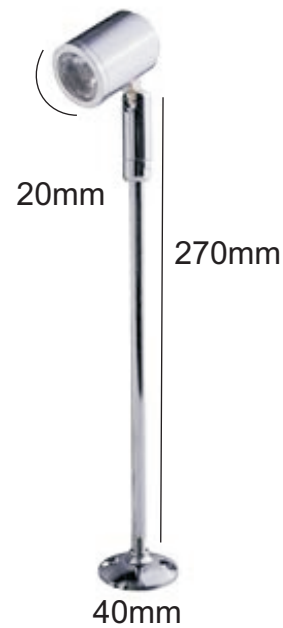

TURBO119

IP20

LED: EDISON 1*1w
CRI: > 80
CCT: 3000K 4000K 6000K
Angle: 30°
Luminous: 90lm
Input: AC110-240V 50/60Hz
External constant current driver