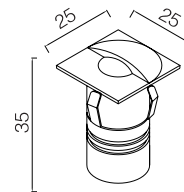

TURBO105

LED: OSRAM OSOLON
CCT: 3000K 4000K 6000K
Input: AC220-240V 50/60Hz 1.3W
Output: DC3V 300mA 0.9W