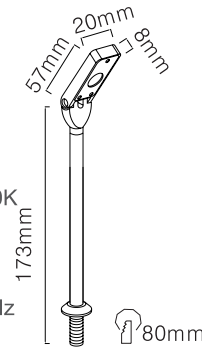

TURBO113

IP20

LED: OSRAM 1*1W
CRI: > 80
CCT: 3000K 4000K 6000K
Angle: 40°
Luminous: 90lm
Input: AC110-240V 50/60Hz
External constant current driver