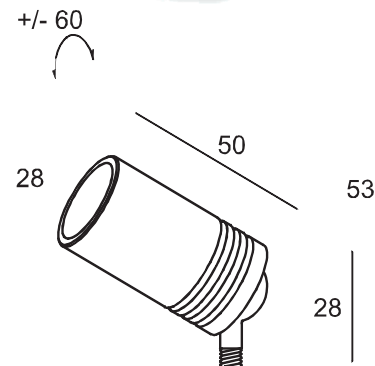

TURBO124

LightSource	Cree LED
Colour RenderingIndex	> 90
Colour Temperature	3000K or 4000K or 5000K
Colour Finish	Silver or Black
PowerFactor	> 0.9
CutOut	Ø10mm
PowerConsumption	3W
LuminousFlux	300lm
Lifetime	50,000hours
IP-code	IP20
Beam Angle	45
Voltage/current	10V DC
Output Current	350mA
HousingMaterial	DieCast Aluminum
Warranty	1years
Patent No.	
Certification