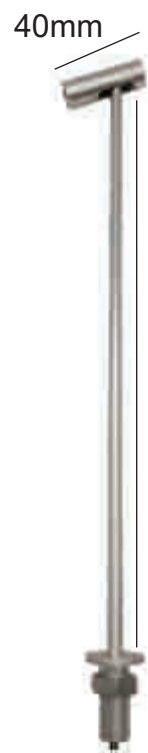

### TURBO120

IP20

LED: EDISON 1\*1w  
CRI: > 80  
CCT: 3000K 4000K 6000K  
Angle: 30°  
Luminous: 90lm  
Input: AC110-240V 50/60Hz  
External constant current driver

**TURBO121**

IP20

LED: EDISON 1\*1w  
CRI: > 80  
CCT: 3000K 4000K 6000K  
Angle: 30°  
Luminous: 90lm  
Input: AC110-240V 50/60Hz  
External constant current driver