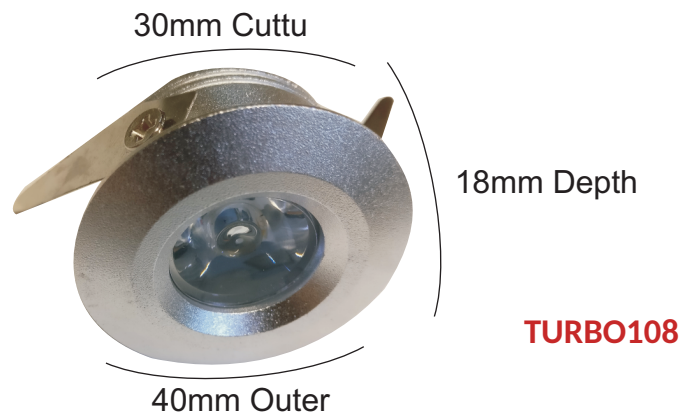

TURBO108

IP20

LED: EDISON 1*1w
CRI: > 80
CCT: 3000K 4000K 6000K
Angle: 30°
Luminous: 90lm
Input: AC110-240V 50/60Hz
External constant current driver