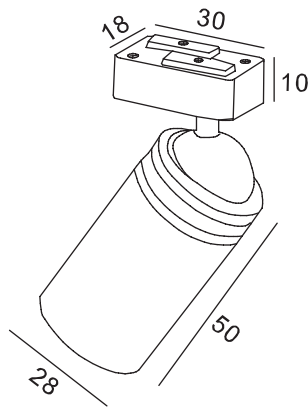

TURBO 125

LightSource	Cree LED
Colour RenderingIndex	> 90
Colour Temperature	3000K or 4000K or 5000K
Colour Finish	Silver or Black
PowerFactor	> 0.9
PowerConsumption	3.5W
LuminousFlux	350lm
Lifetime	50, 000hours
IP-code	IP20
Beam Angle	45
Voltage/current	12V or 24V DC
HousingMaterial	DieCast Aluminum