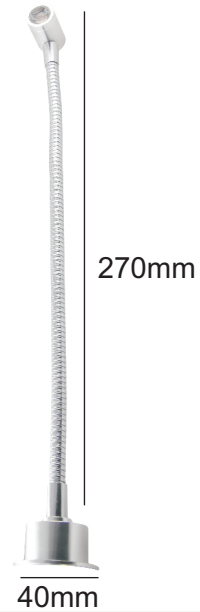

TURBO117

IP20

LED: EDISON 3*1w
CRI: > 80
CCT: 3000K 4000K 6000K
Angle: 30°
Luminous: 270lm
Input: AC110-240V 50/60Hz
External constant current driver