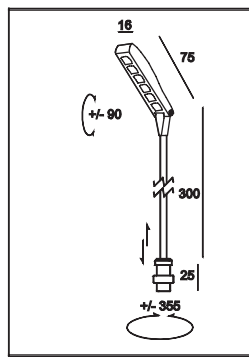

TURBO127

LightSource	Cree LED
Colour RenderingIndex	> 90
Colour Temperature	3000K or 4000K or 5000K
Colour Finish	Silver or Black
PowerFactor	> 0.9
PowerConsumption	9W
LuminousFlux	900lm
Lifetime	50,000hours
IP-code	IP20
Beam Angle	60
Voltage/current	20V DC
Output Current	500mA
HousingMaterial	DieCast Aluminum
Warranty	1year