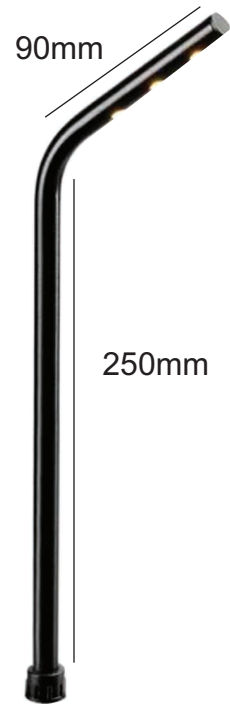

### TURBO120

IP20

LED: EDISON 1\*1w  
CRI: > 80  
CCT: 3000K 4000K 6000K  
Angle: 30°  
Luminous: 90lm  
Input: AC110-240V 50/60Hz  
External constant current driver

**TURBO121**

IP20

LED: EDISON 1\*1w  
CRI: > 80  
CCT: 3000K 4000K 6000K  
Angle: 30°  
Luminous: 90lm  
Input: AC110-240V 50/60Hz  
External constant current driver