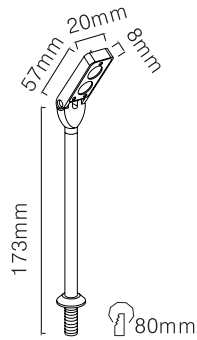

TURBO114

IP20

LED: OSRAM 2*1W
CRI: > 80
CCT: 3000K 4000K 6000K
Angle: 40°
Luminous: 180lm
Input: AC110-240V 50/60Hz
External constant current driver