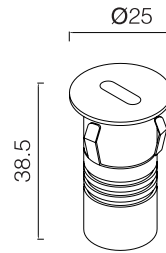

LED: OSRAM OSLON
CCT: 3000K 4000K 6000K
Input: AC220-240V 50/60Hz 1.3W
Output: DC3V 300mA 0.9W