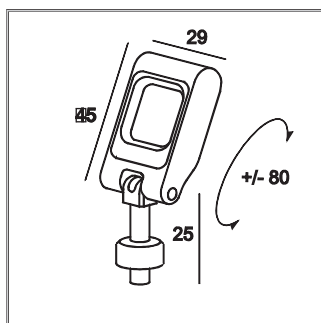

TURBO 126

LightSource	Cree LED
Colour RenderingIndex	> 90
Colour Temperature	3000K or 4000K or 5000K
Colour Finish	Silver or Black
PowerFactor	> 0.9
CutOut	Ø13mm
PowerConsumption	4W
LuminousFlux	400lm
Lifetime	50,000hours
IP-code	IP20
Beam Angle	60
Voltage/current	10V DC
Output Current	350mA
HousingMaterial	DieCast Aluminum
Warranty	5years