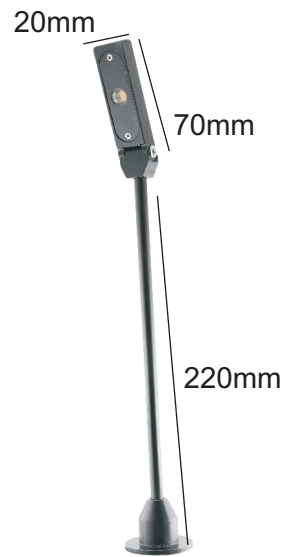

TURBO115

IP20

LED: CREE 1*1w
CRI: > 80
CCT: 3000K 4000K 6000K
Angle: 30°
Luminous: 90lm
Input: AC110-240V 50/60Hz
External constant current driver

TURBO116

IP20

LED: CREE 3*1w
CRI: > 80
CCT: 3000K 4000K 6000K
Angle: 30°
Luminous: 90lm
Input: AC110-240V 50/60Hz
External constant current driver