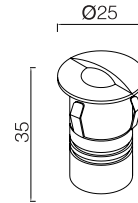

TURBO104

LED: OSRAM OSOLON
CCT: 3000K 4000K 6000K
Input: AC220-240V 50/60Hz 1.3W
Output: DC3V 300mA 0.9W