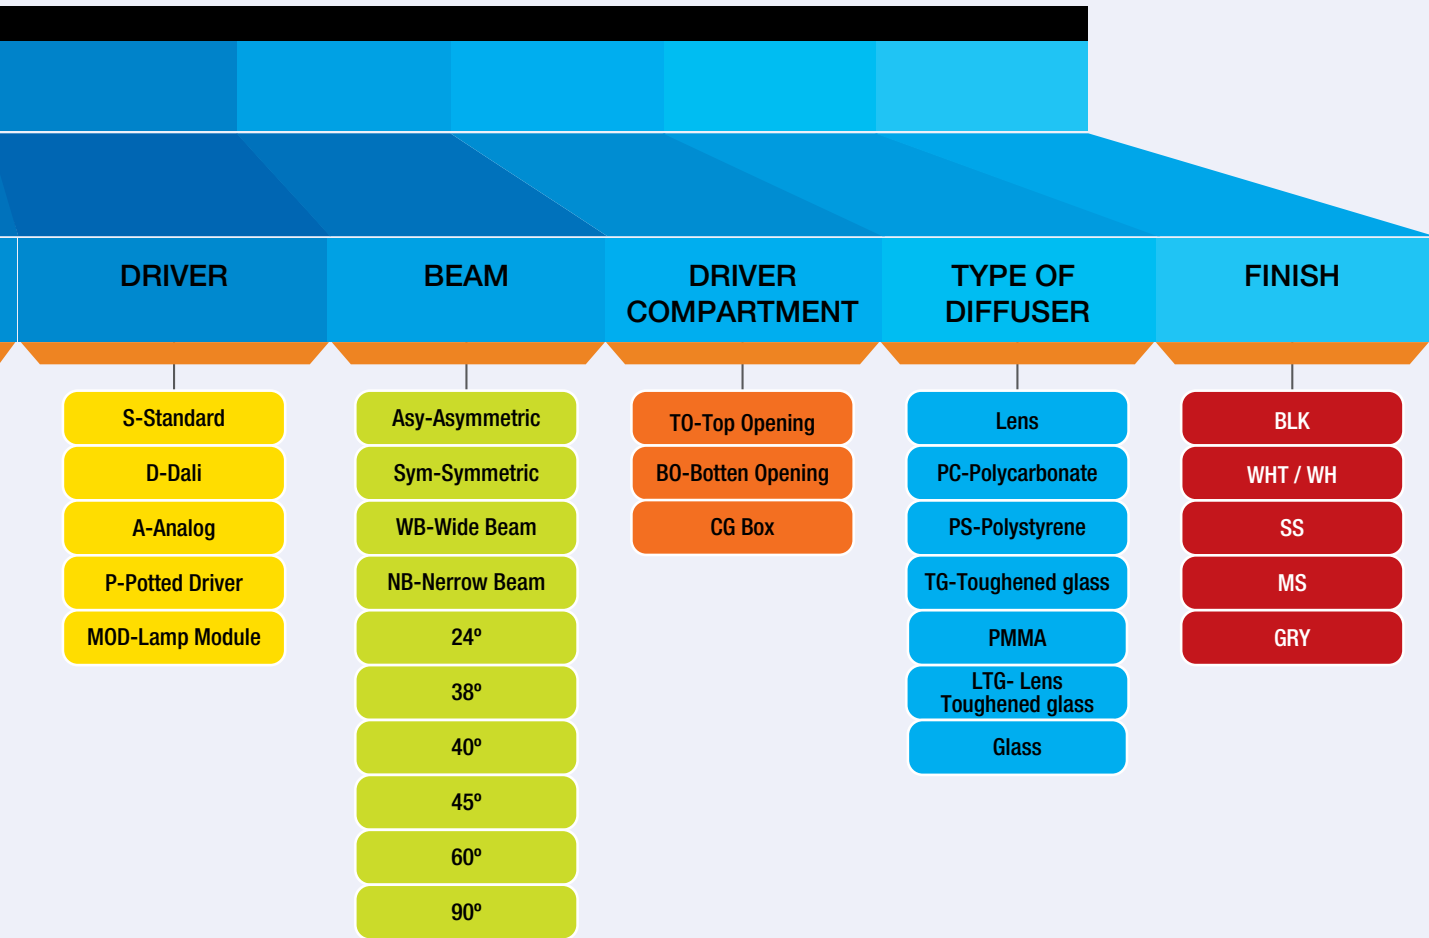

NOMENCLATURE

DRIVER	BEAM	DRIVER COMPARTMENT	TYPE OF DIFFUSER	FINISH
-	WB	TO	LTG	-
S	ASY	TO	PC	-
S	-	-	-	-

Indoor Architectural LED Luminaires

Impressions Range by Havells offers an array of ambient and task lighting options that encourage creative freedom and also facilitates a comfortable work environment. Choose from a variety of suspended and floor standing office luminaires offering- ultimate glare comfort measuring UGR as low as 6, special micro reflector optics to meet LEED and WELL building standards, on board occupancy sensor/ photo sensor/ dimming control, separate control of direct and indirect light thus offering a perfect combo of task and ambient lighting, compatibility with DALI/ 0-10V/ POE/ wireless standards, color tunability improving circadian rhythm and breathtaking aesthetics. It's a comprehensive lighting solution with options that complement your office interiors and create an ambience that spells increased productivity and happiness.