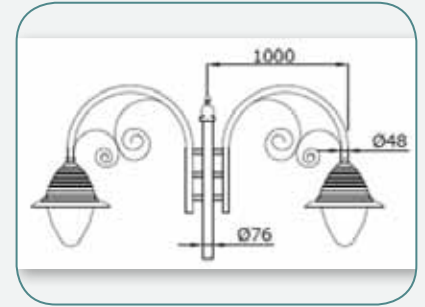

EROS DECORATIVE ARMS

Family of Decorative Arms in different designs, shaped and lengths to compliment the EROS LED Post Tops and Poles Family.

Item Description	HSN Code	MRP Rs. Per Unit (incl. of all taxes)	Case Lot No. of unit/s
Orbit S Round Arm for Pole	7308	14000.00	1 N
Orbit D Round Arm for Pole	7308	25000.00	1 N
Orbit Plus S Round Arm for Pole	7308	18000.00	1 N
Orbit Plus D Round Arm for Pole	7308	34000.00	1 N
Geminus S straight Arm for Pole	7308	13500.00	1 N
Geminus D straight Arm for Pole	7308	24000.00	1 N

For mounting info refer TDS. Ask sales person for more details