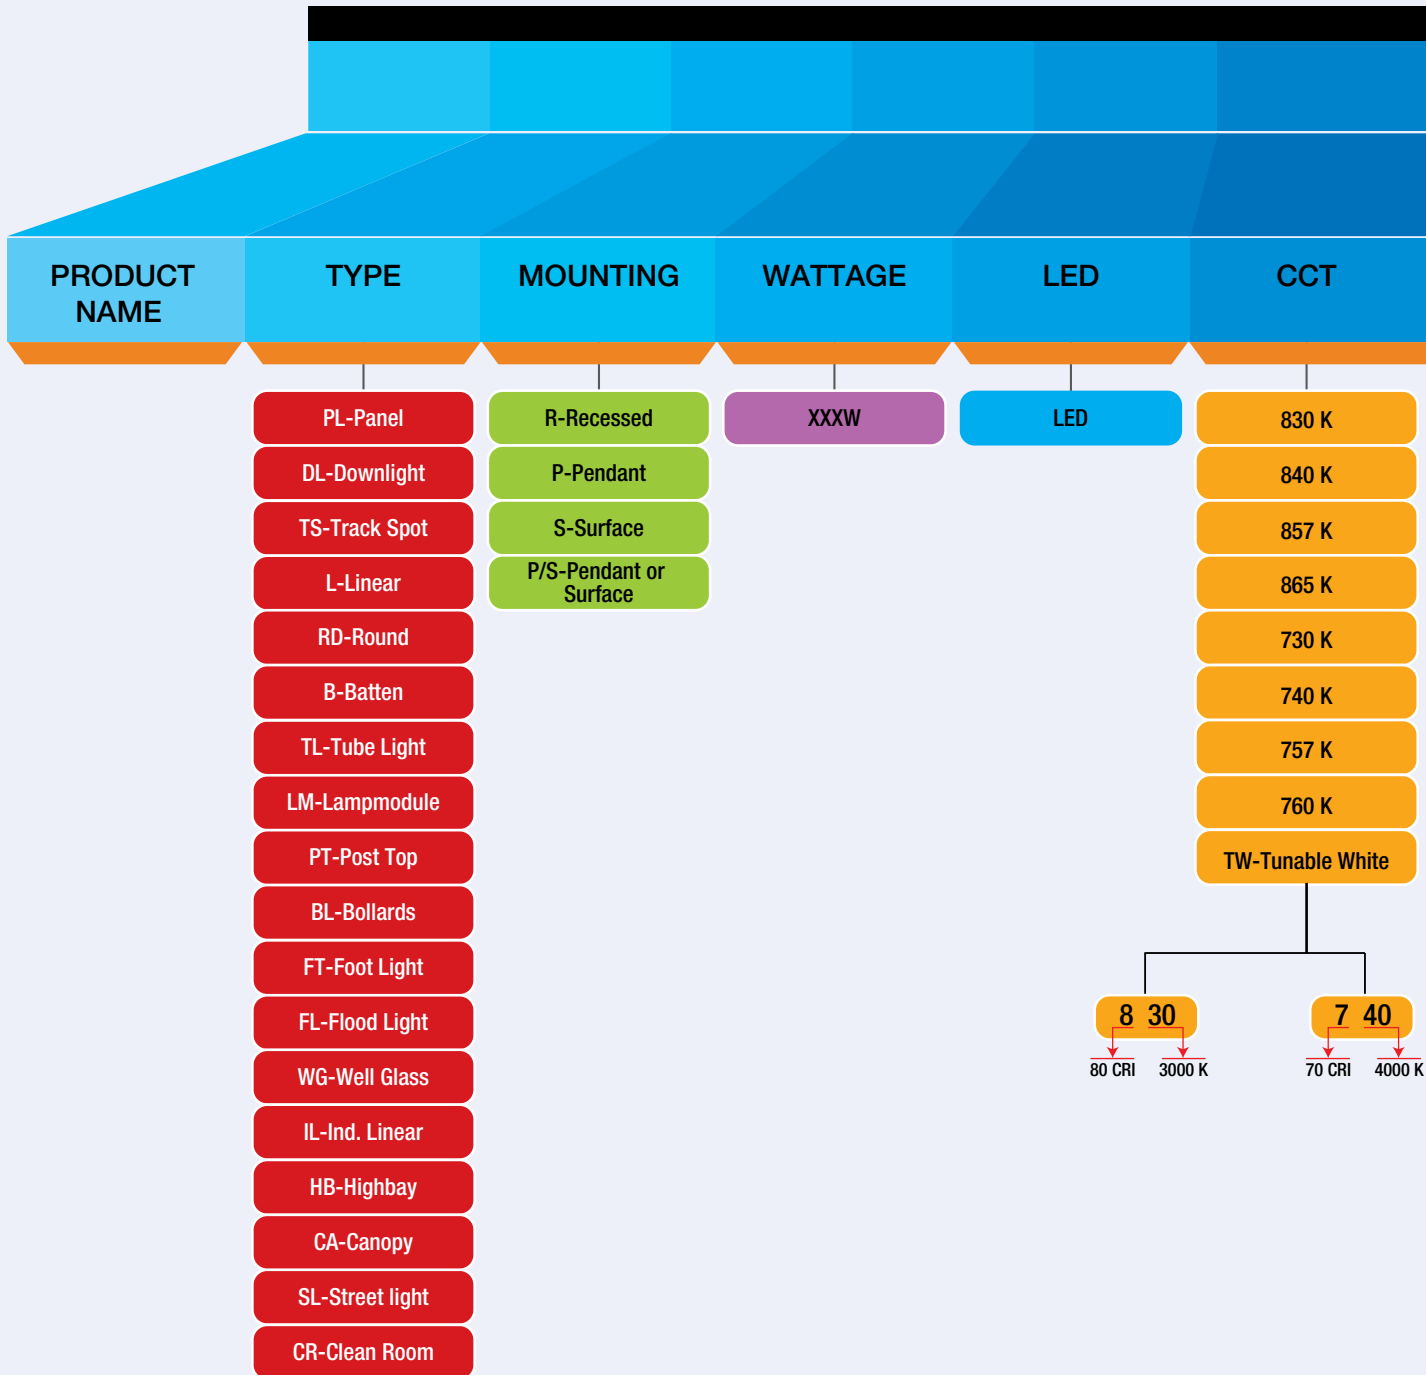

PRODUCT CODE

EXAMPLES:

PRODUCT NAME	TYPE	MOUNTING	WATTAGE	LED	CCT
BAYBRITESAUCERHB200WLED757WBTOLTG					
BAYBRITESAUCER	HB	P	200 W	LED	757 K
ENDURPEARLSL15WLED757SASYTOPC					
ENDURPEARL	SL	-	15 W	LED	757 K
VENUSNEOHE2X2PLR18-42WLED857MOD					
VENUSNEOHE2X2	PL	R	34 W	LED	857 K