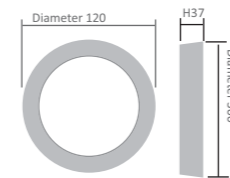

22W | 3 in 1

30W

EN-PLo2