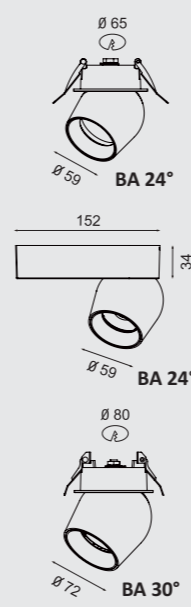

MODEL	POWER	SIZE	CUTOUT	BEAM ANGLE
EN-CBo2 - 5	5W	∅ 40 x 60	∅ 30	24°
EN-CBo2 - 10	10W	∅ 60 x 80	∅ 50	38°
EN-CBo2 - 15	15W	∅ 75 x 100	∅ 65	38°

V-SERIES

V-SERIES

EN-CB03

EN-CB04

MODEL	POWER	SIZE	CUTOUT	COLOR	BEAM ANGLE
EN-CB03(Spark) - 3	3W	∅ 36*34	∅ 32	WH/BK/RG	24°
EN-CB03 - 7	7W	∅ 59*69	∅ 50	WH/BK	24°
EN-CB03 - 12	12W	∅ 82*79	∅ 74	WH/BK	38°
EN-CB03 - 18	18W	∅ 90*93	∅ 80	WH/BK	38°
EN-CB03 - 30	30W	∅ 118*130	∅ 108	WH/BK	38°

MODEL	POWER	SIZE	CUTOUT	BEAM ANGLE
EN-CB04 - 7	7W	∅ 75*60	∅ 65	24°
EN-CB04 - 12	12W	∅ 85*80	∅ 75	38°

EN-CBo5

SPARK Button

EN-CBo6

ANDA

BA - BEAM ANGLE

MODEL	POWER	SIZE	CUTOUT	COLOR	BEAM ANGLE
EN-CBo5 - 1	1W	32*20	Ø 24	WH/BK	18°
EN-CBo5 - 3	3W	40*22	Ø 28	WH/BK	18°
EN-CBo3(Spark) - 3	3W	36*34	Ø 32	WH/BK/RG	24°

EN-CB09

NOX

EN-CB10

KURVE

MODEL	POWER	SIZE	CUTOUT
EN-CB09 - 3	3W	40*32	Ø 35

EN-CB09 - 5	5W	55*43	Ø 50
-------------	----	-------	------

MODEL	POWER	SIZE	CUTOUT
EN-CB10 - 7	7W	70*57H	Ø 65
EN-CB10 - 12	12W	84*65H	Ø 75
EN-CB10 - 18	18W	95*79H	Ø 90

EN-CB24

MODEL	POWER	SIZE	CUTOUT	BEAM ANGLE
EN-CB24 - 12	12W	72*75	Ø 66	38°

EN-CB25

MODEL	POWER	SIZE	CUTOUT	BEAM ANGLE
EN-CB25 - 12	12W	100*92	Ø 90	15°

ARC

EN-CB26

MODEL	POWER	SIZE	CUTOUT	BEAM ANGLE
EN-CB26 - 12	12W	83*83*83	77*77	38°
EN-CB26 - 24	2*12W	160*83*83	155*77	38°