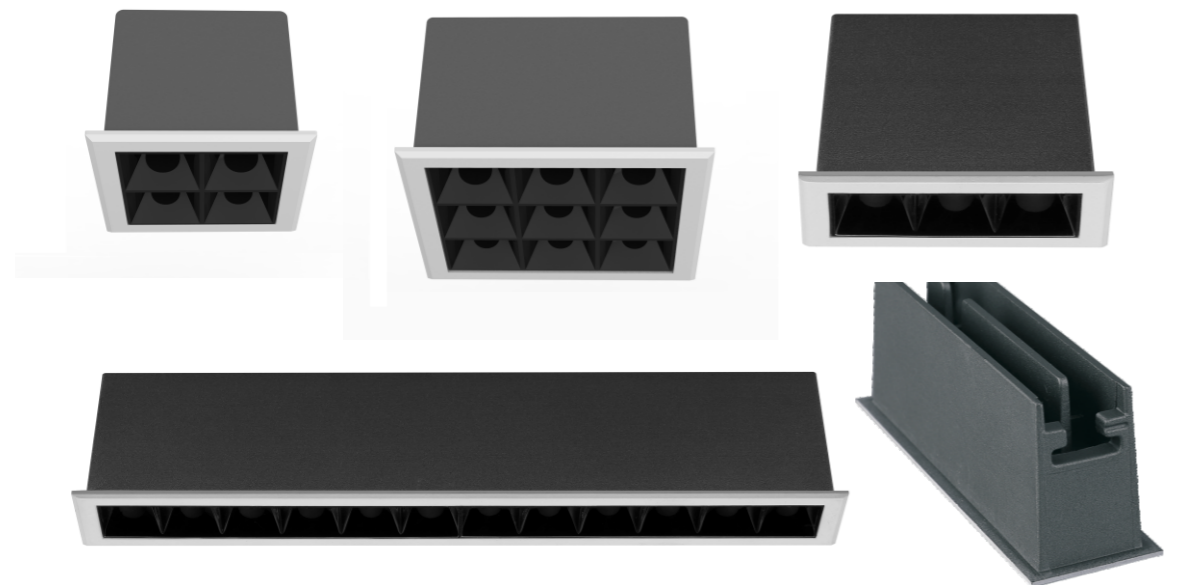

LINEAR LIGHTS

CALIGO

EN-LL07