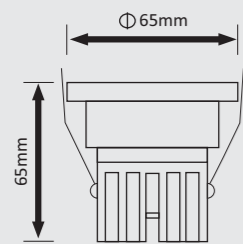

MODEL	POWER	SIZE	CUTOUT	BEAM ANGLE
EN-CBo2 - 5	5W	∅ 40 x 60	∅ 30	24°
EN-CBo2 - 10	10W	∅ 60 x 80	∅ 50	38°
EN-CBo2 - 15	15W	∅ 75 x 100	∅ 65	38°

V-SERIES

V-SERIES

EN-CB03

EN-CB04

MODEL	POWER	SIZE	CUTOUT	COLOR	BEAM ANGLE
EN-CB03(Spark) - 3	3W	∅ 36*34	∅ 32	WH/BK/RG	24°
EN-CB03 - 7	7W	∅ 59*69	∅ 50	WH/BK	24°
EN-CB03 - 12	12W	∅ 82*79	∅ 74	WH/BK	38°
EN-CB03 - 18	18W	∅ 90*93	∅ 80	WH/BK	38°
EN-CB03 - 30	30W	∅ 118*130	∅ 108	WH/BK	38°

EN-CB09

NOX

EN-CB10

KURVE

MODEL	POWER	SIZE	CUTOUT
EN-CB09 - 3	3W	40*32	Ø 35

EN-CB09 - 5	5W	55*43	Ø 50
-------------	----	-------	------

MODEL	POWER	SIZE	CUTOUT
EN-CB10 - 7	7W	70*57H	Ø 65
EN-CB10 - 12	12W	84*65H	Ø 75
EN-CB10 - 18	18W	95*79H	Ø 90

EN-CB11

MARGO

EN-CB12

ZUMATA

MODEL	WATT	BODY COLOUR	SIZE	CUTOUT
EN-CB11-WH	12W	WHITE	85*85H	Ø 75
EN-CB11-RG	12W	ROSE GOLD	85*85H	Ø 75

MODEL	POWER	BEAM ANGLE	CUTOUT
EN-CB12 - 12	12W	38°	90*90
EN-CB12 - 24	12Wx2	38°	168*90

MODEL	POWER	SIZE	CUTOUT
EN-CB17 - 3	3W	37x40H	Ø 30
EN-CB17 - 7	7W	45x50H	Ø 40
EN-CB17 - 12	12W	68x78H	Ø 60

EN-CB20

MODEL	POWER	SIZE	CUTOUT	BEAM ANGLE
EN-CB20 - 12	12W	108*70	Ø 95	38°

EN-CB21

MODEL	POWER	SIZE	CUTOUT	BEAM ANGLE
EN-CB21 - 12	12W	75*58	Ø 65	38°