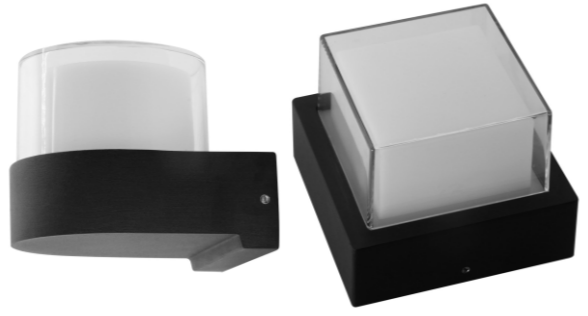

OUTDOOR LIGHTS

OUTDOOR LIGHTS

EN-OD09

MODEL	POWER	SIZE A*B*C*D
EN-OD09-S	5 W	80*86*96*105
EN-OD09-R	5 W	∅ 80*86*96*105