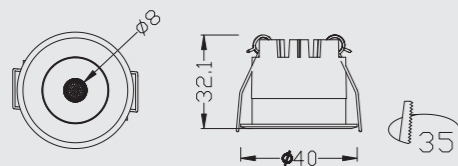

EN-CBo7

BAMBOO

EN-CBo8

LUCE

MODEL	POWER
EN-CB07 - 7	7W
EN-CB07 - 14	2*7W
EN-CB07 - 12	12W
EN-CB07 - 24	2*12W
EN-CB07 - 25	25W
EN-CB07 - 12SF	12W SF Cylinder

MODEL	POWER	CUTOUT	BEAM ANGLE
EN-CB08 - 3	3W	Ø35	25°
EN-CB08 - 8	8W	Ø60	20°
EN-CB08 - 12	12W	Ø70	24°

EN-CB09

NOX

EN-CB10

KURVE

MODEL	POWER	SIZE	CUTOUT
EN-CB09 - 3	3W	40*32	Ø 35

EN-CB09 - 5	5W	55*43	Ø 50
-------------	----	-------	------

MODEL	POWER	SIZE	CUTOUT
EN-CB10 - 7	7W	70*57H	Ø 65
EN-CB10 - 12	12W	84*65H	Ø 75
EN-CB10 - 18	18W	95*79H	Ø 90