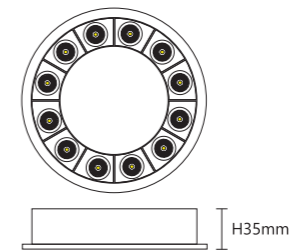

MODEL	POWER	SIZE	CUTOUT	BEAM ANGLE
EN-CBo2 - 5	5W	∅ 40 x 60	∅ 30	24°
EN-CBo2 - 10	10W	∅ 60 x 80	∅ 50	38°
EN-CBo2 - 15	15W	∅ 75 x 100	∅ 65	38°

V-SERIES

V-SERIES

EN-CB03

EN-CB04

MODEL	POWER	SIZE	CUTOUT	COLOR	BEAM ANGLE
EN-CB03(Spark) - 3	3W	∅ 36*34	∅ 32	WH/BK/RG	24°
EN-CB03 - 7	7W	∅ 59*69	∅ 50	WH/BK	24°
EN-CB03 - 12	12W	∅ 82*79	∅ 74	WH/BK	38°
EN-CB03 - 18	18W	∅ 90*93	∅ 80	WH/BK	38°
EN-CB03 - 30	30W	∅ 118*130	∅ 108	WH/BK	38°

MODEL	POWER	SIZE	CUTOUT	BEAM ANGLE
EN-CB04 - 7	7W	∅ 75*60	∅ 65	24°
EN-CB04 - 12	12W	∅ 85*80	∅ 75	38°

EN-CBo5

SPARK Button

EN-CBo6

ANDA

BA - BEAM ANGLE

MODEL	POWER	SIZE	CUTOUT	COLOR	BEAM ANGLE
EN-CBo5 - 1	1W	32*20	Ø 24	WH/BK	18°
EN-CBo5 - 3	3W	40*22	Ø 28	WH/BK	18°
EN-CBo3(Spark) - 3	3W	36*34	Ø 32	WH/BK/RG	24°

20W | 2FEET
40W | 4FEET

EN-LLo3 RECTA 50 x 70 Profile

Price per foot (CL | SF | Hanging)

Using MCPCB with Bridgelux
& Mitsubishi Diffuser
DWG Germany Diffuser

EN-LLo4

POWER	SIZE	CUT HOLE
8W	80*35	Ø 75

POWER	SIZE	CUT HOLE
15W	128*35	Ø120

POWER	SIZE	CUT HOLE
20W	173*35	Ø165

POWER	SIZE	CUT HOLE
30W	218*35	Ø 205

LINEAR LIGHTS

CAECUS

LINEAR LIGHTS

UMBRA

EN-LL05

MODEL	POWER	SIZE	CUTOUT
EN-LL05 - 3	3W	40*40*42.2	35*35
EN-LL05 - 5	5W	69*40*42.2	65*35
EN-LL05 - 8	8W	100*40*42.2	95*35