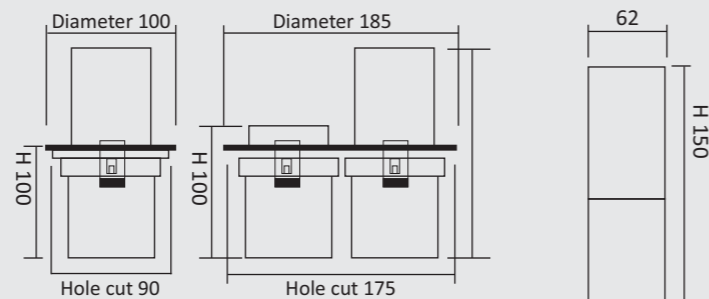

MODEL	POWER	SIZE	CUTOUT	BEAM ANGLE
EN-CBo2 - 5	5W	∅ 40 x 60	∅ 30	24°
EN-CBo2 - 10	10W	∅ 60 x 80	∅ 50	38°
EN-CBo2 - 15	15W	∅ 75 x 100	∅ 65	38°

V-SERIES

V-SERIES

EN-CB03

EN-CB04

MODEL	POWER	SIZE	CUTOUT	COLOR	BEAM ANGLE
EN-CB03(Spark) - 3	3W	∅ 36*34	∅ 32	WH/BK/RG	24°
EN-CB03 - 7	7W	∅ 59*69	∅ 50	WH/BK	24°
EN-CB03 - 12	12W	∅ 82*79	∅ 74	WH/BK	38°
EN-CB03 - 18	18W	∅ 90*93	∅ 80	WH/BK	38°
EN-CB03 - 30	30W	∅ 118*130	∅ 108	WH/BK	38°

EN-CBo7

BAMBOO

EN-CBo8

LUCE

MODEL	POWER
EN-CB07 - 7	7W
EN-CB07 - 14	2*7W
EN-CB07 - 12	12W
EN-CB07 - 24	2*12W
EN-CB07 - 25	25W
EN-CB07 - 12SF	12W SF Cylinder

MODEL	POWER	CUTOUT	BEAM ANGLE
EN-CB08 - 3	3W	Ø35	25°
EN-CB08 - 8	8W	Ø60	20°
EN-CB08 - 12	12W	Ø70	24°

EN-CB09

NOX

EN-CB10

KURVE

MODEL	POWER	SIZE	CUTOUT
EN-CB09 - 3	3W	40*32	Ø 35

EN-CB09 - 5	5W	55*43	Ø 50
-------------	----	-------	------

MODEL	POWER	SIZE	CUTOUT
EN-CB10 - 7	7W	70*57H	Ø 65
EN-CB10 - 12	12W	84*65H	Ø 75
EN-CB10 - 18	18W	95*79H	Ø 90

EN-SMPS02

MODEL	POWER	SIZE
EN-SMPS02-5A	5A/60W	170*53*18
EN-SMPS02-10A	10A/120W	226*53*22
EN-SMPS02-12.5A	12.5A/150W	250*53*22
EN-SMPS02-16.5A	16.5A/200W	308*53*22
EN-SMPS02-25A	25A/300W	308*53*22

EN-SMPS03