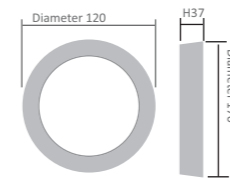

EN-DL03

MODEL	POWER	SIZE	CUTOUT
EN-DL03 - 48	48W	600*600	595*595

2x2

EN-DL05

VISTARA

LUX

EN-DL04

MODEL	POWER	SIZE	CUTOUT	BEAM ANGLE
EN-DL04 - 12	12W	D80*H45	Ø 75	60°
EN-DL04 - 18	18W	D100*H53	Ø 95	60°

22W | 3 in 1

30W

8W

8W | 3 in 1

15W

15W | 3 in 1

22W

22W | 3 in 1