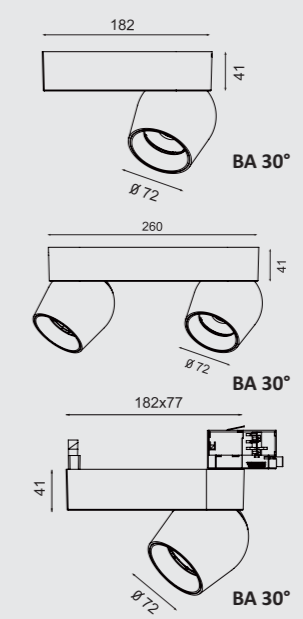

- | 20W White SF
- | 15W Chrome SF
- | 2x20W White SF
- | 2x15W Chrome SF
- | 20W White Tracklight
- | 15W Chrome Tracklight