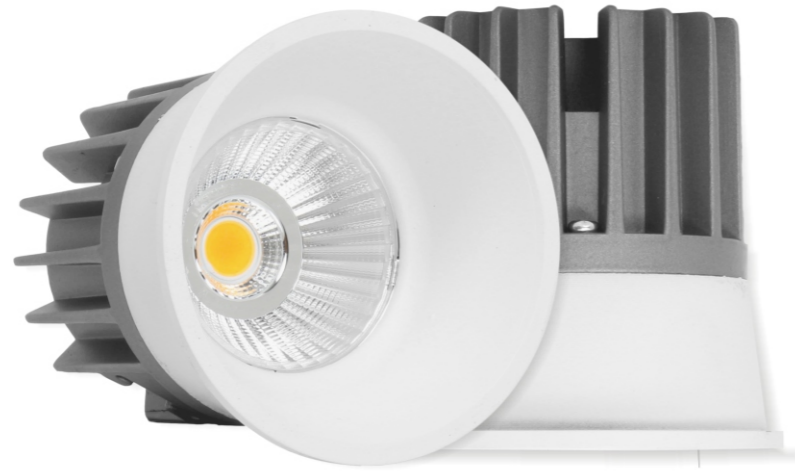

EN-CB24

MODEL	POWER	SIZE	CUTOUT	BEAM ANGLE
EN-CB24 - 12	12W	72*75	Ø 66	38°