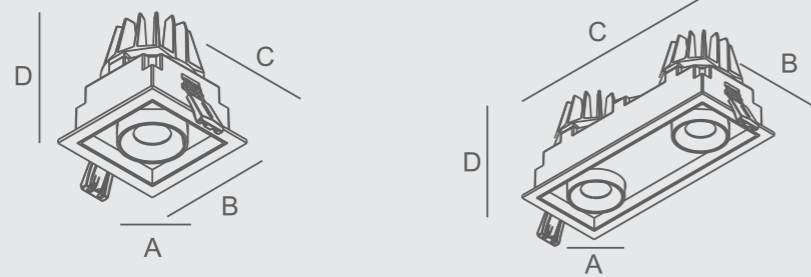

EN-CB13

DUPLEX

EN-CB14

ORBI

MODEL	POWER	SIZE A* B* C* D*	CUTOUT
EN-CB13 - 12	12W	45*85*85*110	75X75
EN-CB13 - 24	2*12W	45*80*200*85	190X70

MODEL	POWER	SIZE	CUTOUT
EN-CB14 - 5	5W	65 x 53H	Ø 55
EN-CB14 - 12	12W	88 x 65H	Ø 75
EN-CB14 - 20	20W	98 x 85H	Ø 88