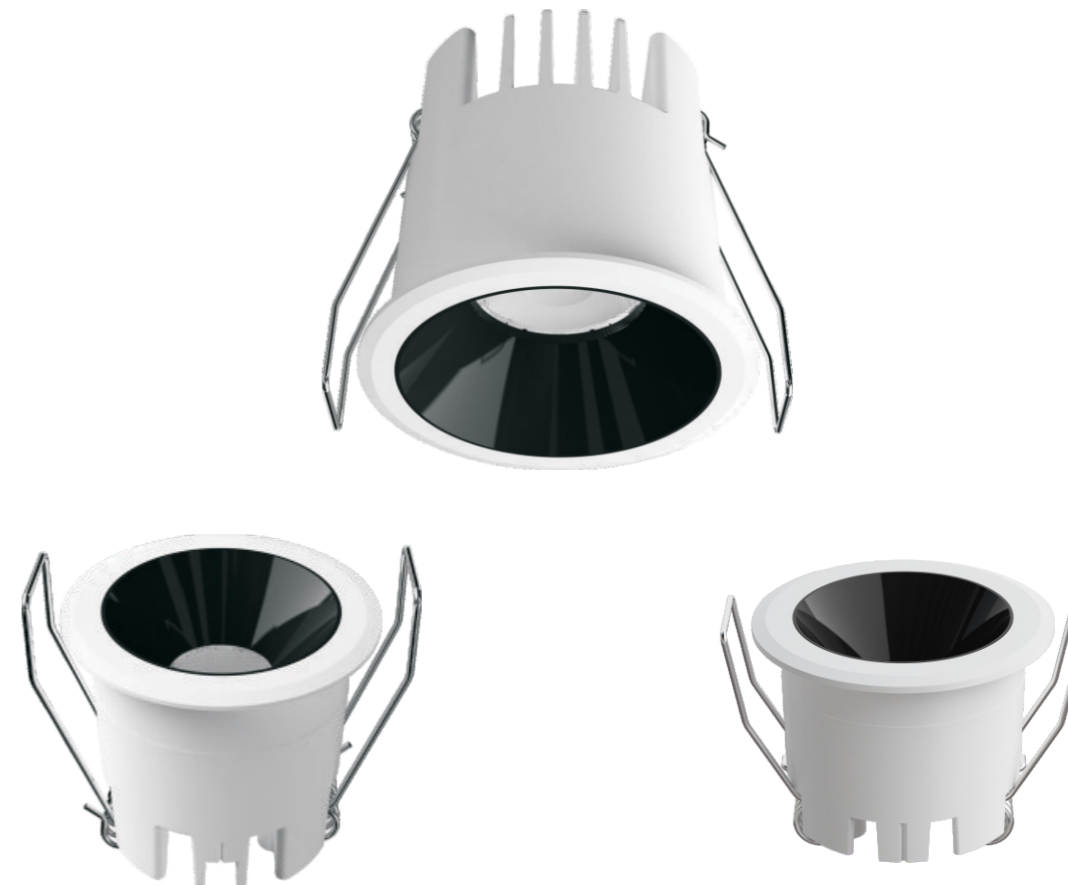

EN-CBo7

BAMBOO

EN-CBo8

LUCE