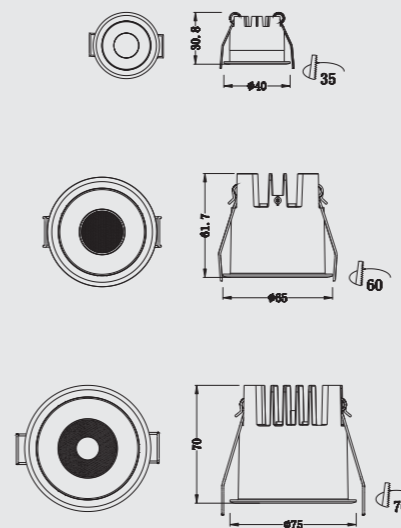

MODEL	POWER	SIZE	CUTOUT	BEAM ANGLE
EN-CBo2 - 5	5W	∅ 40 x 60	∅ 30	24°
EN-CBo2 - 10	10W	∅ 60 x 80	∅ 50	38°
EN-CBo2 - 15	15W	∅ 75 x 100	∅ 65	38°

V-SERIES

V-SERIES

EN-CB03

EN-CB04

MODEL	POWER	SIZE	CUTOUT	COLOR	BEAM ANGLE
EN-CB03(Spark) - 3	3W	∅ 36*34	∅ 32	WH/BK/RG	24°
EN-CB03 - 7	7W	∅ 59*69	∅ 50	WH/BK	24°
EN-CB03 - 12	12W	∅ 82*79	∅ 74	WH/BK	38°
EN-CB03 - 18	18W	∅ 90*93	∅ 80	WH/BK	38°
EN-CB03 - 30	30W	∅ 118*130	∅ 108	WH/BK	38°

MODEL	POWER	SIZE	CUTOUT	BEAM ANGLE
EN-CB04 - 7	7W	∅ 75*60	∅ 65	24°
EN-CB04 - 12	12W	∅ 85*80	∅ 75	38°

EN-CBo5

SPARK Button

EN-CBo6

ANDA

BA - BEAM ANGLE

MODEL	POWER	SIZE	CUTOUT	COLOR	BEAM ANGLE
EN-CBo5 - 1	1W	32*20	Ø 24	WH/BK	18°
EN-CBo5 - 3	3W	40*22	Ø 28	WH/BK	18°
EN-CBo3(Spark) - 3	3W	36*34	Ø 32	WH/BK/RG	24°

EN-CBo7

BAMBOO

EN-CBo8

LUCE

MODEL	POWER
EN-CB07 - 7	7W
EN-CB07 - 14	2*7W
EN-CB07 - 12	12W
EN-CB07 - 24	2*12W
EN-CB07 - 25	25W
EN-CB07 - 12SF	12W SF Cylinder

MODEL	POWER	CUTOUT	BEAM ANGLE
EN-CB08 - 3	3W	Ø35	25°
EN-CB08 - 8	8W	Ø60	20°
EN-CB08 - 12	12W	Ø70	24°

EN-CB09

NOX

EN-CB10

KURVE

MODEL	POWER	SIZE	CUTOUT
EN-CB09 - 3	3W	40*32	Ø 35

EN-CB09 - 5	5W	55*43	Ø 50
-------------	----	-------	------

MODEL	POWER	SIZE	CUTOUT
EN-CB10 - 7	7W	70*57H	Ø 65
EN-CB10 - 12	12W	84*65H	Ø 75
EN-CB10 - 18	18W	95*79H	Ø 90