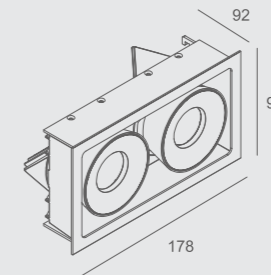

EN-CB11

MARGO

EN-CB12

ZUMATA

MODEL	WATT	BODY COLOUR	SIZE	CUTOUT
EN-CB11-WH	12W	WHITE	85*85H	Ø 75
EN-CB11-RG	12W	ROSE GOLD	85*85H	Ø 75

MODEL	POWER	BEAM ANGLE	CUTOUT
EN-CB12 - 12	12W	38°	90*90
EN-CB12 - 24	12Wx2	38°	168*90