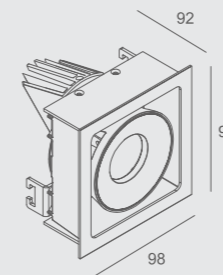

EN-CB11

MARGO

EN-CB12

ZUMATA

MODEL	WATT	BODY COLOUR	SIZE	CUTOUT
EN-CB11-WH	12W	WHITE	85*85H	Ø 75
EN-CB11-RG	12W	ROSE GOLD	85*85H	Ø 75

MODEL	POWER	BEAM ANGLE	CUTOUT
EN-CB12 - 12	12W	38°	90*90
EN-CB12 - 24	12Wx2	38°	168*90