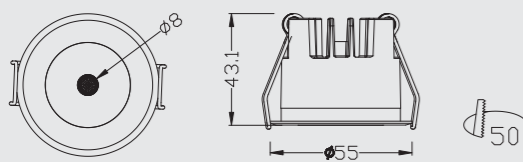

EN-CB09

NOX

EN-CB10

KURVE

MODEL	POWER	SIZE	CUTOUT
EN-CB09 - 3	3W	40*32	Ø 35

EN-CB09 - 5	5W	55*43	Ø 50
-------------	----	-------	------

MODEL	POWER	SIZE	CUTOUT
EN-CB10 - 7	7W	70*57H	Ø 65
EN-CB10 - 12	12W	84*65H	Ø 75
EN-CB10 - 18	18W	95*79H	Ø 90

EN-CB11

MARGO

EN-CB12

ZUMATA

MODEL	WATT	BODY COLOUR	SIZE	CUTOUT
EN-CB11-WH	12W	WHITE	85*85H	Ø 75
EN-CB11-RG	12W	ROSE GOLD	85*85H	Ø 75

MODEL	POWER	BEAM ANGLE	CUTOUT
EN-CB12 - 12	12W	38°	90*90
EN-CB12 - 24	12Wx2	38°	168*90