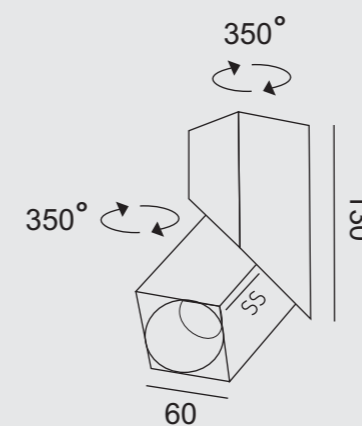

SURFACE

SEMI - RECESSED

MODEL	POWER
ENCY05 - 12	12W

MODEL	WATT	SIZE	CUTOUT	BEAM ANGLE
EN-CY04 - SF	10W	75*83	-	38°
EN-CY04 - SR	10W	75*83	Ø 75	38°