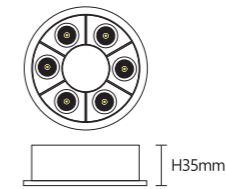

MODEL	POWER	SIZE	CUTOUT	BEAM ANGLE
EN-CBo2 - 5	5W	∅ 40 x 60	∅ 30	24°
EN-CBo2 - 10	10W	∅ 60 x 80	∅ 50	38°
EN-CBo2 - 15	15W	∅ 75 x 100	∅ 65	38°

V-SERIES

V-SERIES

EN-CB03

EN-CB04

MODEL	POWER	SIZE	CUTOUT	COLOR	BEAM ANGLE
EN-CB03(Spark) - 3	3W	∅ 36*34	∅ 32	WH/BK/RG	24°
EN-CB03 - 7	7W	∅ 59*69	∅ 50	WH/BK	24°
EN-CB03 - 12	12W	∅ 82*79	∅ 74	WH/BK	38°
EN-CB03 - 18	18W	∅ 90*93	∅ 80	WH/BK	38°
EN-CB03 - 30	30W	∅ 118*130	∅ 108	WH/BK	38°

20W | 2FEET
40W | 4FEET

EN-LLo3 RECTA 50 x 70 Profile

Price per foot (CL | SF | Hanging)

Using MCPCB with Bridgelux
& Mitsubishi Diffuser
DWG Germany Diffuser

EN-LLo4

POWER	SIZE	CUT HOLE
8W	80*35	Ø 75

POWER	SIZE	CUT HOLE
15W	128*35	Ø120

POWER	SIZE	CUT HOLE
20W	173*35	Ø165

POWER	SIZE	CUT HOLE
30W	218*35	Ø 205

LINEAR LIGHTS

CAECUS

LINEAR LIGHTS

UMBRA

EN-LL05

MODEL	POWER	SIZE	CUTOUT
EN-LL05 - 3	3W	40*40*42.2	35*35
EN-LL05 - 5	5W	69*40*42.2	65*35
EN-LL05 - 8	8W	100*40*42.2	95*35