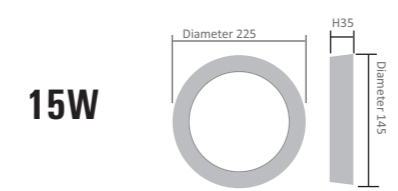

MODEL	POWER	SIZE
EN-TL01 - 10	10W	120*50
EN-TL01 - 20	20W	160*65
EN-TL01 - 30	30W	180*75

MODEL	POWER	SIZE
EN-TL02 - 20	20W	140*90
EN-TL02 - 30	30W	160*90

STRIP LIGHTS

FLEXIBEL

EN-SPL01

COPPER BASE

5 Meter Rolls