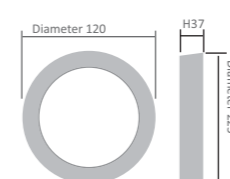

EN-DL03

MODEL	POWER	SIZE	CUTOUT
EN-DL03 - 48	48W	600*600	595*595

2x2

EN-DL05

VISTARA

LUX

EN-DL04

MODEL	POWER	SIZE	CUTOUT	BEAM ANGLE
EN-DL04 - 12	12W	D80*H45	Ø 75	60°
EN-DL04 - 18	18W	D100*H53	Ø 95	60°

22W | 3 in 1

30W

8W

8W | 3 in 1

15W

15W | 3 in 1

22W

22W | 3 in 1