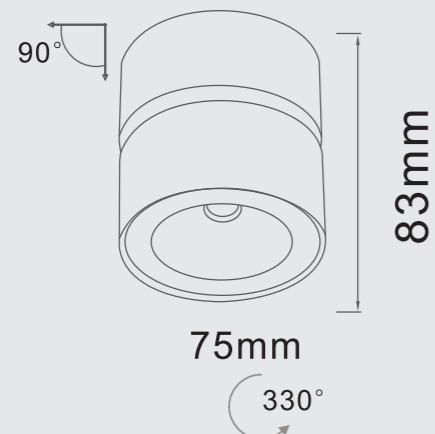

SURFACE

MODEL	POWER
ENCY05 - 12	12W

MODEL	WATT	SIZE	CUTOUT	BEAM ANGLE
EN-CY04 - SF	10W	75*83	-	38°
EN-CY04 - SR	10W	75*83	Ø 75	38°