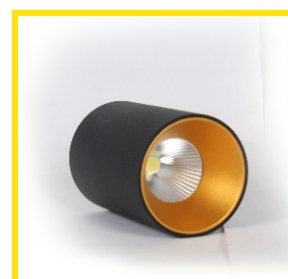

MARS

Power	7W, 12W, 20W, 30W
Body Size	55 x 100H, 75x110H, 95x130H, 100x140H
Beam Angle	40°, 40°, 40°, 60°
Body Color	WH,BK

3K 4K 6K