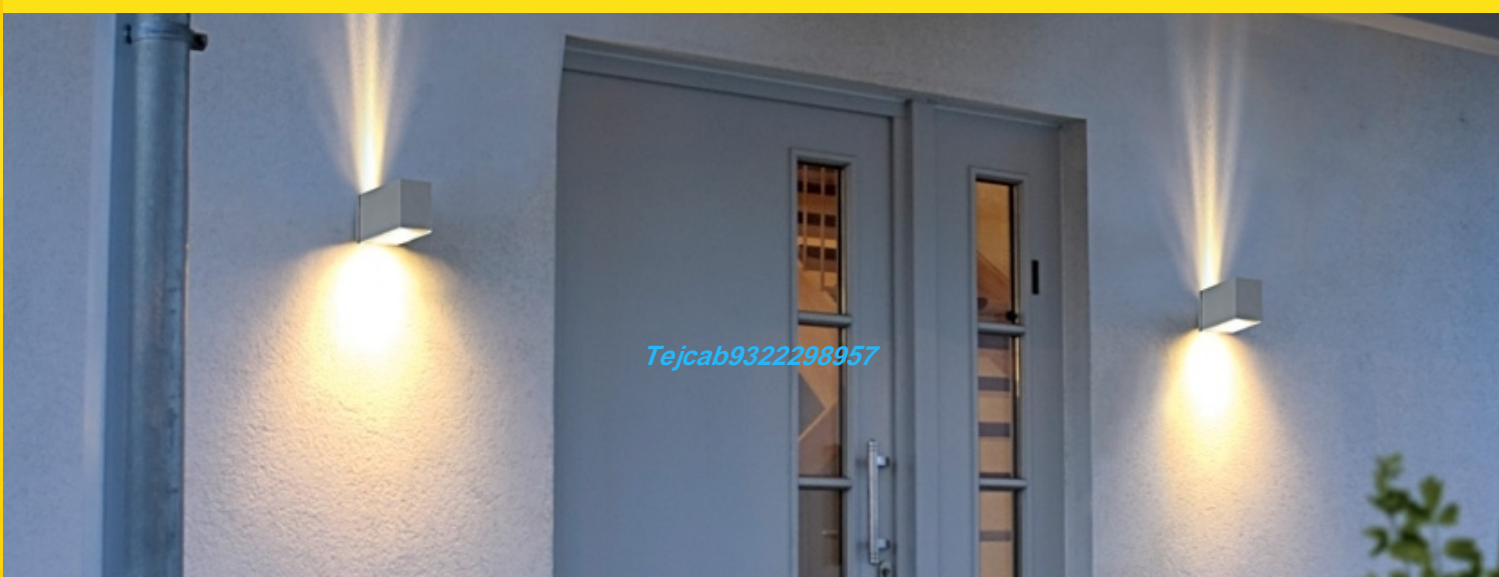

Power	10W
Size	68 x 80 x 160

3K

NL-4012

Power	4*3W
Size	100 x 90

3K

NL-3019

Power	5W, 2*5W
Size	100 x 85 x 65 130 x 75 x 65

3K