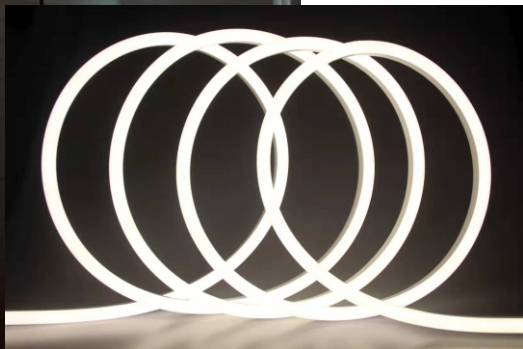

NEON 2835

COLOR	OUTPUT
WW, NW, WH, BLUE, RED, GREEN, PINK, AMBER	220V

**ROPE
LIGHT
NEON
FLEX**

Tejcab9322298957

POWER SUPPLY

(SMPS)

SLIM

MODAL	5A, 10A, 15A, 20A, 30A
POWER	60W, 120W, 180W, 240W, 360W
OUTPUT	12V5A, 12V10A, 12V15A, 12V20A, 12V30A