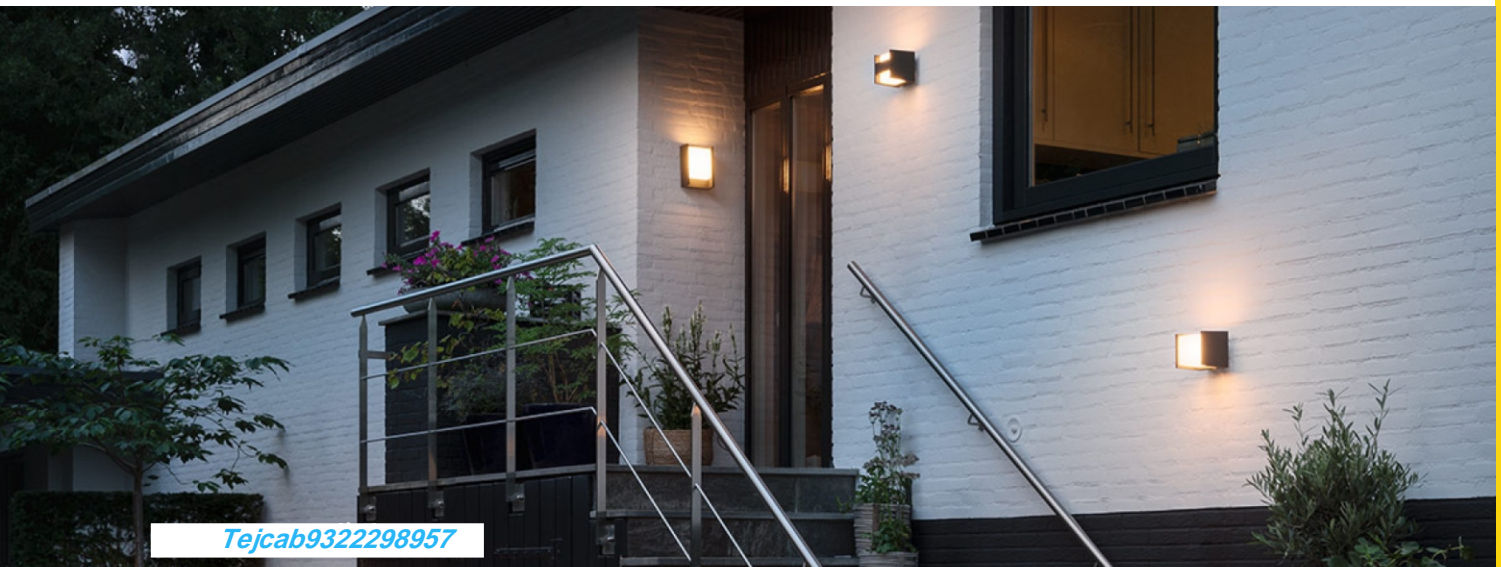

[Tejcab9322298957](https://www.tejcab.com/Tejcab9322298957)