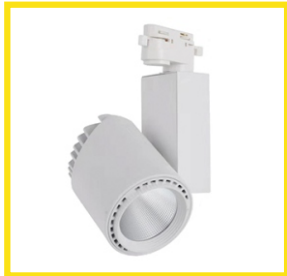

MAGNUM

Power	20W, 30W
Body Size	158x80x110, 170x100x140
Beam Angle	24°
Body Color	WH,BK

3K 4K 6K