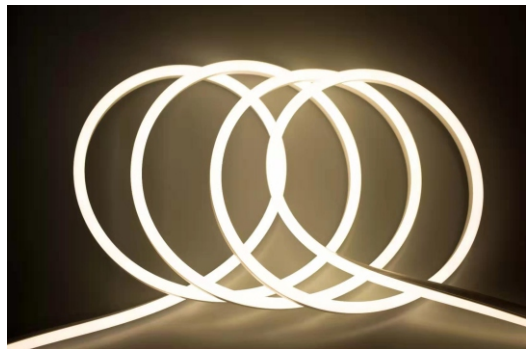

NEON 2835

COLOR	OUTPUT
WW, NW, WH, BLUE, RED, GREEN, PINK, AMBER	220V

**ROPE
LIGHT
NEON
FLEX**

Tejcab9322298957

POWER SUPPLY

(SMPS)

SLIM

MODAL	5A, 10A, 15A, 20A, 30A
POWER	60W, 120W, 180W, 240W, 360W
OUTPUT	12V5A, 12V10A, 12V15A, 12V20A, 12V30A