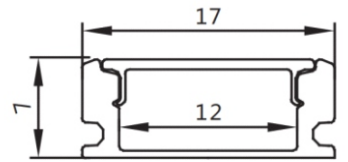

MODAL   **SIZE**

17MM SF

Unit:mm