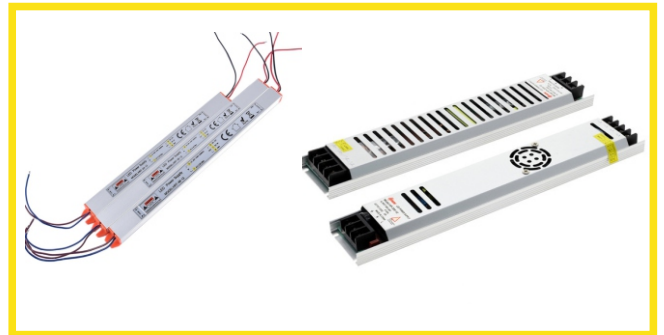

NEON 2835

COLOR	OUTPUT
WW, NW, WH, BLUE, RED, GREEN, PINK, AMBER	220V

**ROPE
LIGHT
NEON
FLEX**

Tejcab9322298957

POWER SUPPLY

(SMPS)

SLIM

MODAL	5A, 10A, 15A, 20A, 30A
POWER	60W, 120W, 180W, 240W, 360W
OUTPUT	12V5A, 12V10A, 12V15A, 12V20A, 12V30A