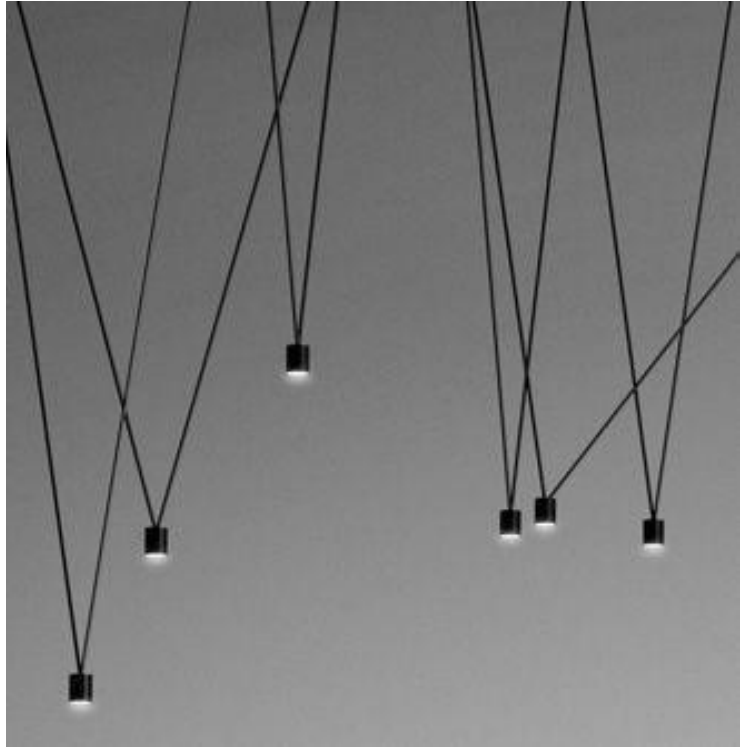

PRODUCT CODE:
ML MATCH LAMP

PRODUCT NAME:
Aluminium Round
Mesh Pendant

COLOUR:
BLACK

MEASUREMENTS:

CUSTOMISED

LAMPS: 6 x
GU10 (7W)

WATTAGE:
60W 230v

TURBO LIGHTS

POSH STUDIO™