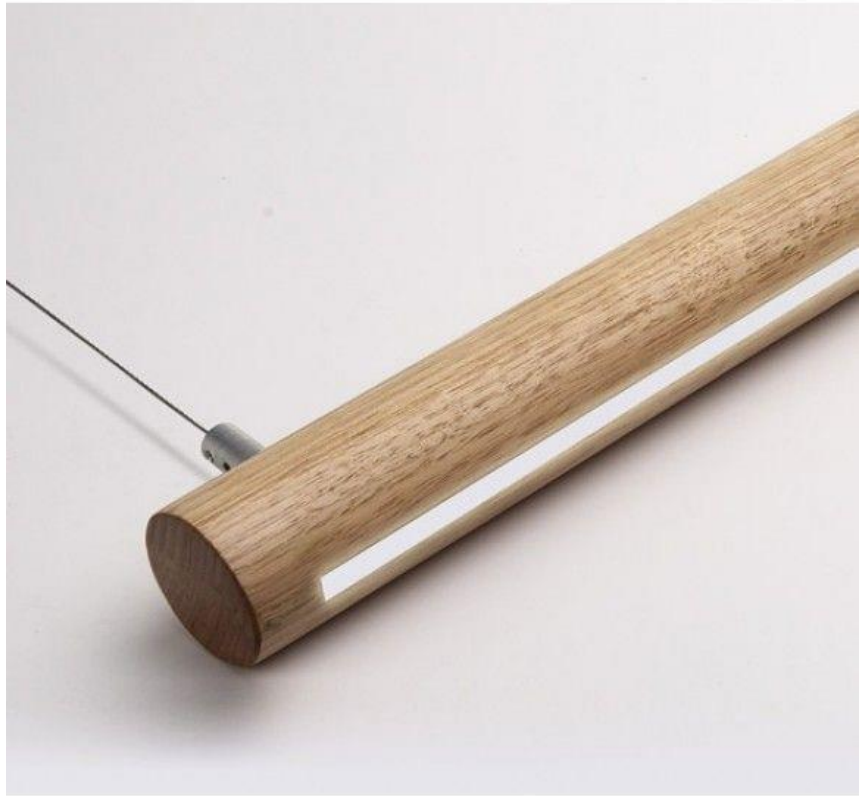

PRODUCT CODE
ML 4FT WD ROUND

PRODUCT NAME:
Wooden linear
pendent

COLOUR:
Natural

MEASUREMENTS:
4FT length

LAMPS:
1 x E27

WATTAGE:
60W 230v

TURBO LIGHTS

POSH STUDIO™