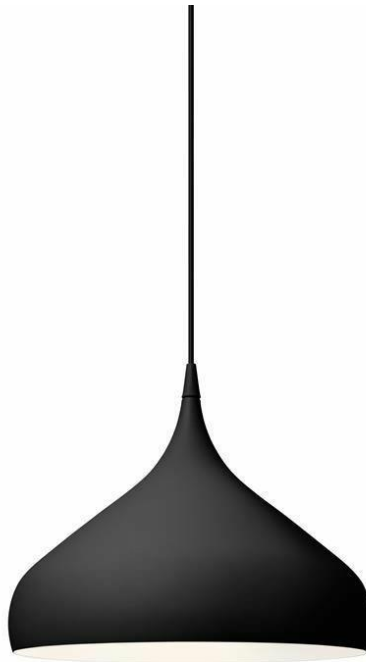

**PRODUCT NAME:**  
Aluminium Round  
Pendant

**COLOUR:**  
Black/white

**MEASUREMENTS:**

Height: 290MM  
Diameter: 425MM

**LAMPS:**  
1 x E27

**WATTAGE:**  
60W 230v

**TURBO LIGHTS**

POSH STUDIO™